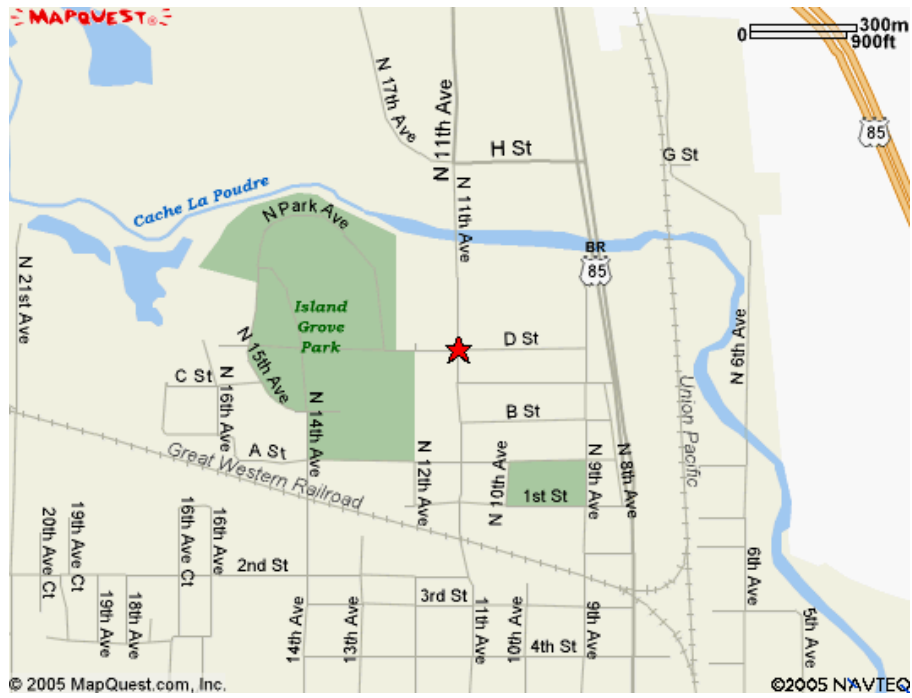

ROUTES TO TRIAL

From I-25

Take the Highway 34 Greeley exit and go east to 35th Avenue. Turn left (north) and go to 10th Street. Turn right (east), and go to 14th Avenue. Turn left (north) and follow 14th Avenue into Island Grove Regional Park.

From Highway 85

Follow Highway 85 north into Greeley. Highway 85 turns into 8th Avenue. Go to 5th Street and turn left (west). Go to 14th Avenue, turn right (north) and follow 14th Avenue into Island Grove Regional Park.

CALL FOR A FREE VISITOR GUIDE TO GREELEY (800) 449-3866

Island Grove Park - 11th Ave N & D St, Greeley, Colorado 80631
USE 11TH AVE